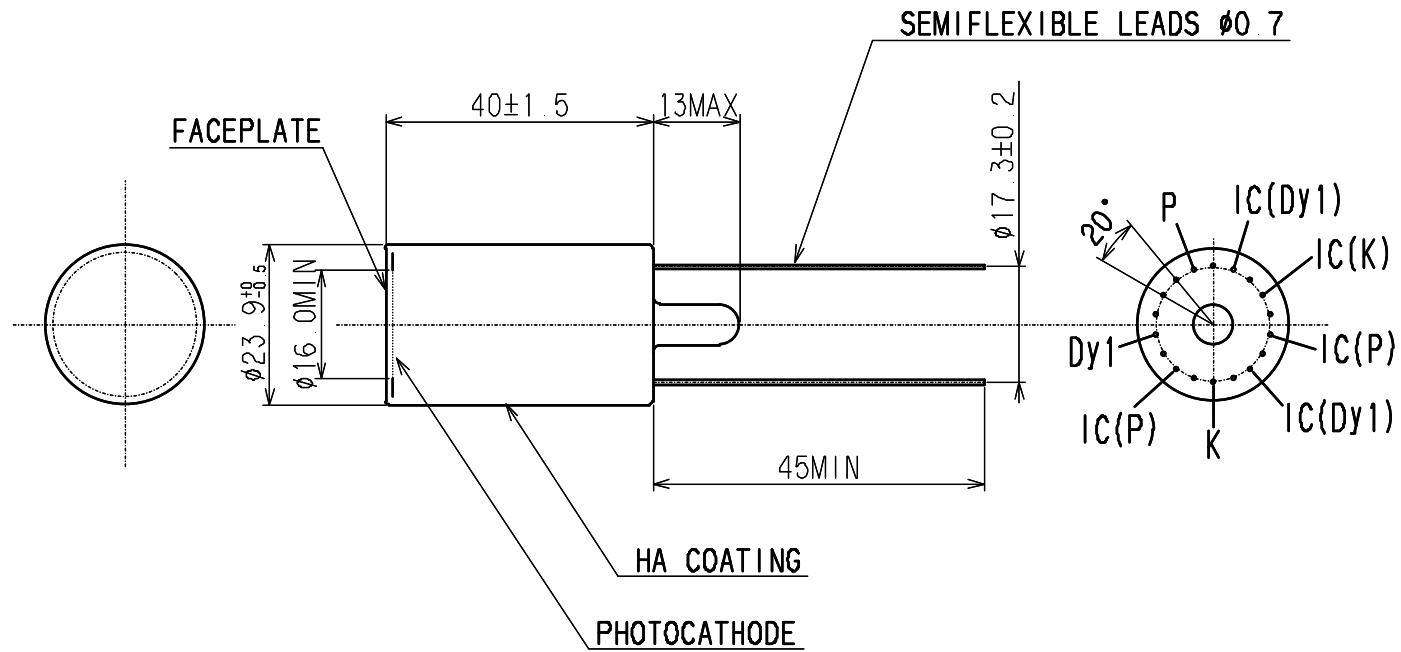

This information is furnished for your Information only.  
No warranty, expressed or implied, is Created by furnishing this information.

Lead Pins except K.Dy1.P are cut shorty

R2148MUV MOD2

Drawn by K.Yamashita