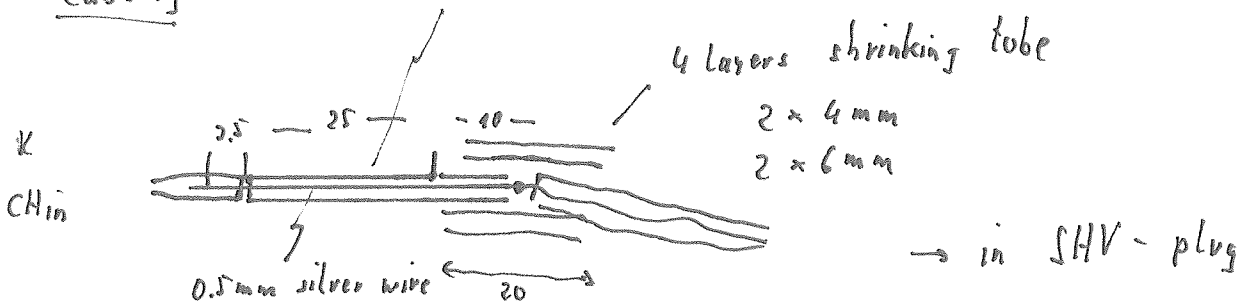

HV divider for Burle MCP-PMT

Cabling

isolation from old HV-R658

CH out