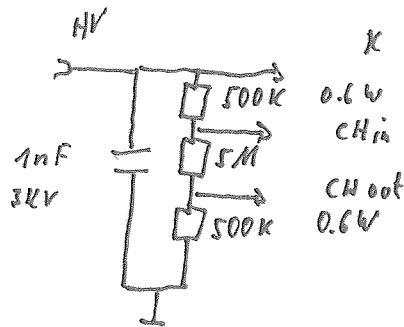

HV divider for Burle MCP-PMT

Cabling

isolation from old HV-R658

CH out